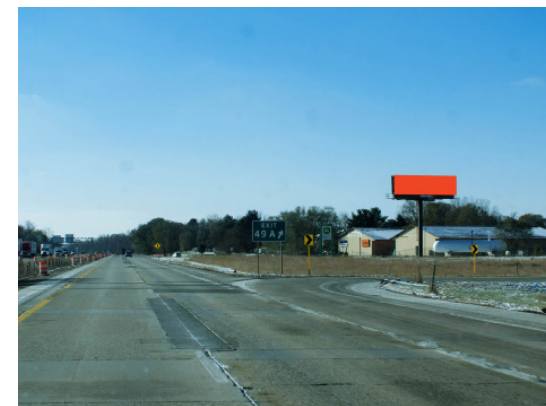

Advertising Strengths: This north facing billboard is located just south of the Plainwell exit. It targets traffic heading south on US-131 toward Plainwell, Otsego, Kalamazoo, and I-94.

LOCATION: W/S US-131 .1 MI S/O PLAINWELL EXIT

FACING	SIZE	WEEKLY IMPRESSIONS	ILLUMINATED	LATITUDE/LONGITUDE	TYPE
North	14 x 48	Contact GRO	Yes	42.446791 / -85.65823	Vinyl