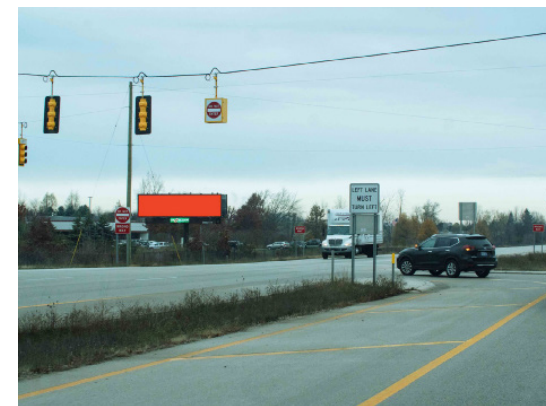

Advertising Strengths: This billboard is located in the heart of the Holland retail area, across from Meijer. It targets traffic heading north toward Grand Haven and is located near a traffic light.

LOCATION: W/S US-31 600FT N/O RILEY ST

FACING	SIZE	WEEKLY IMPRESSIONS	ILLUMINATED	LATITUDE/LONGITUDE	TYPE
South	10 x 36	Contact GRO	Yes	42.829088 / -86.095374	Digital