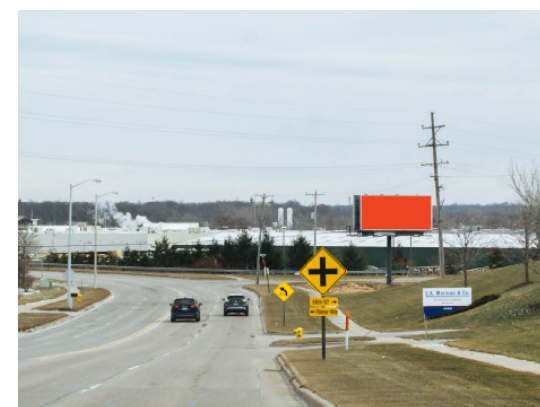

Advertising Strengths: This west facing billboard is located west of 56th St. It targets traffic heading east from Byron Center Ave. and M-6 toward US-131.

LOCATION: S/S GEZON PKWY @ 56TH ST

FACING	SIZE	WEEKLY IMPRESSIONS	ILLUMINATED	LATITUDE/LONGITUDE	TYPE
West	12 x 25	Contact GRO	Yes	42.862712 / -85.690455	Trivision