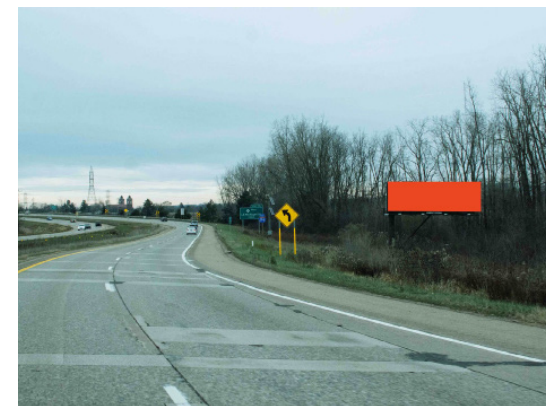

Advertising Strengths: This west facing billboard is located east of the Market Ave exit. It targets I-196 traffic heading east toward downtown Grand Rapids and US-131.

LOCATION: E/S I-196 .5 MI E/O MARKET AVE

FACING	SIZE	WEEKLY IMPRESSIONS	ILLUMINATED	LATITUDE/LONGITUDE	TYPE
West	14 x 48	Contact GRO	Yes	42.950389 /-85.707715	Vinyl