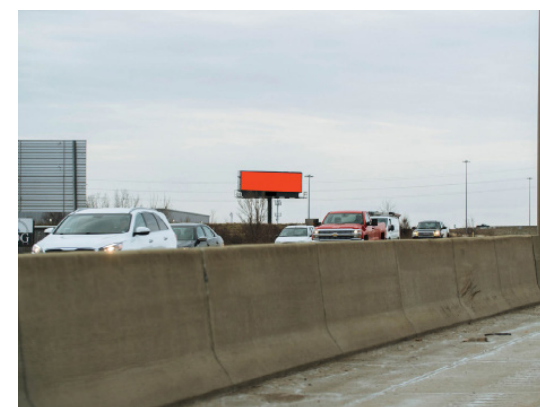

Advertising Strengths: This north facing digital billboard is located at the US-131 and M-6 interchange. It targets traffic heading south toward the interchange and, thus, all areas east, west, and south of Grand Rapids.

LOCATION: E/S US-131 .3 MI N/O M-6

FACING	SIZE	WEEKLY IMPRESSIONS	ILLUMINATED	LATITUDE/LONGITUDE	TYPE
North	14 x 48	Contact GRO	Yes	42.85382 /-85.677545	Digital