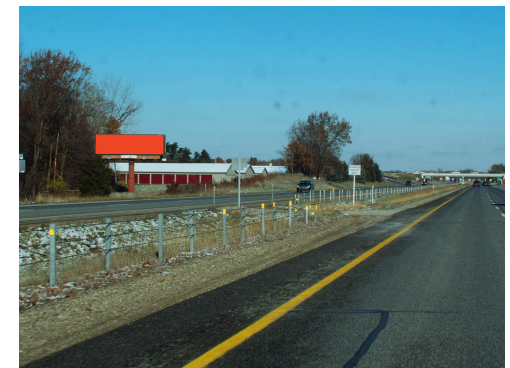

Advertising Strengths: This south facing cross-read board targets US-131 traffic heading north from the Kalamazoo area toward M-6 and Grand Rapids.

LOCATION: W/S US-131 .3 MI S/O MARTIN EXIT (#55)

FACING	SIZE	WEEKLY IMPRESSIONS	ILLUMINATED	LATITUDE / LONGITUDE	TYPE
South	10 x 36	Contact GRO	Yes	42.53179 / -85.6593	Vinyl